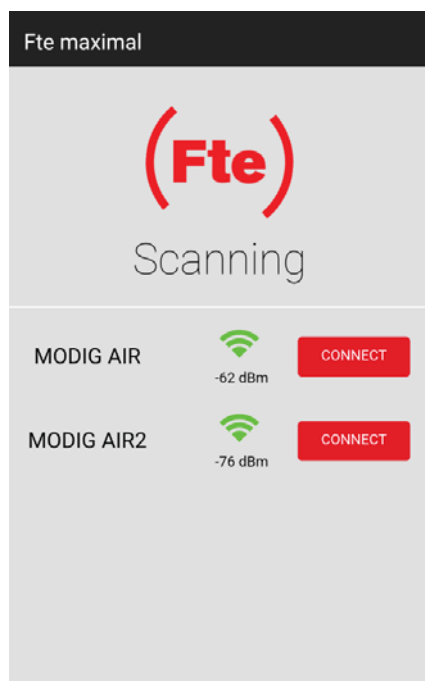

Technical specifications HD A/V to COFDM Modulator MODIG AIR

Control Programming	
Programming interface	Via Bluetooth Requires Version 4.0 and above. ETSI EN 300 328 and EN 300 440 Class 2 (Europe), FCC CFR47 Part 15 (US) and ARIB STD-T66 (Japan).
Platform support	Android version 5.0 or above iOS version: 9.3 or above: iPhone: 4S or newer iPad: 3rd gen or newer
Power supply	
Voltage supply	+12 Vdc
Current consumption	290 mA
External power supply	100-230Vca-0.5A /12Vdc-1A
Operative temperature	0°C to 50°C

Logistic and commercial information

Dimensions: 131 x 72 x 25.5 mm	Packaging: 1/60
Net Weight: 0.22 Kg (modulator + power supply)	Code EAN MODIG AIR: 8436545305744