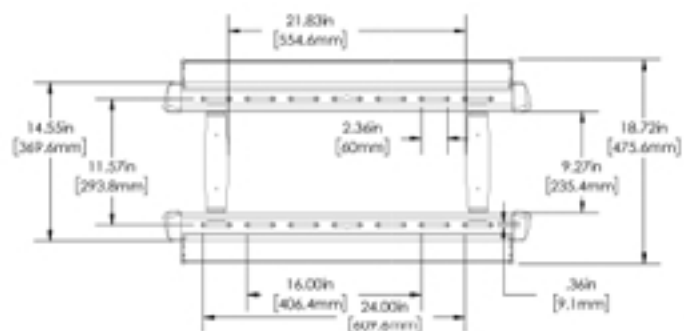

TV INTERFACE

LARGE FULL MOTION, 28in[711.2] EXT 6805-002324-XXX

THE INFORMATION AND DESIGNS CONTAINED IN THIS DRAWING ARE CONFIDENTIAL AND THE PROPRIETARY PROPERTY OF MILESTONE AV TECHNOLOGIES NEITHER THIS DESIGN NOR ANY INFORMATION CONTAINED IN THIS DRAWING MAY BE REPRODUCED OR DISCLOSED TO OTHERS WITHOUT THE EXPRESS WRITTEN CONSENT OF MILESTONE AV TECHNOLOGIES. 本图纸所包含的信息和设计均系 MILESTONE 机密和知识产权。本图纸包含的设计和信息在未经 MILESTONE 允许情况下均不得复制或泄露

3-D

WALL PLATE

TOP VIEW - EXTENDED

SIDE VIEW - EXTENDED

FULLY ASSEMBLED MOUNT

TOP VIEW - RETRACTED

SIDE VIEW RETRACTED