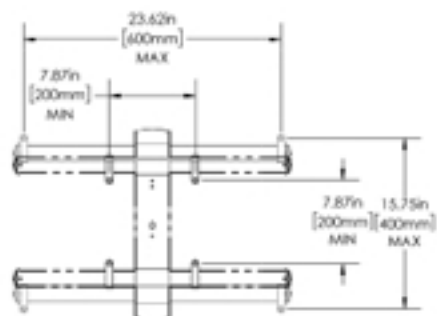

TV INTERFACE

LARGE FULL MOTION, 28in[711.2] EXT 6805-002324-XXX

THE INFORMATION AND DESIGNS CONTAINED IN THIS DRAWING ARE CONFIDENTIAL AND THE PROPRIETARY PROPERTY OF MILESTONE AV TECHNOLOGIES NEITHER THIS DESIGN NOR ANY INFORMATION CONTAINED IN THIS DRAWING MAY BE REPRODUCED OR DISCLOSED TO OTHERS WITHOUT THE EXPRESS WRITTEN CONSENT OF MILESTONE AV TECHNOLOGIES. 本图纸所包含的信息和设计均系 MILESTONE 机密和知识产权。本图纸包含的设计和信息在未经 MILESTONE 允许情况下均不得复制或泄露

3-D

WALL PLATE

TOP VIEW - EXTENDED

SIDE VIEW - EXTENDED

FULLY ASSEMBLED MOUNT

TOP VIEW - RETRACTED

SIDE VIEW RETRACTED