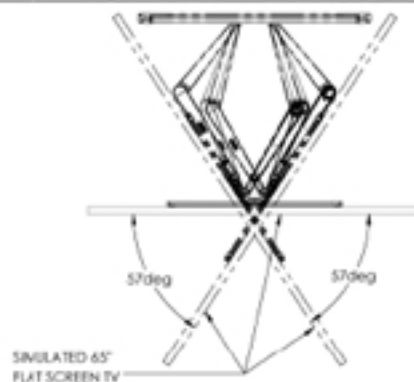

TV INTERFACE

LARGE FULL MOTION, 28in[711.2] EXT 6805-002324-XXX

THE INFORMATION AND DESIGNS CONTAINED IN THIS DRAWING ARE CONFIDENTIAL AND THE PROPRIETARY PROPERTY OF MILESTONE AV TECHNOLOGIES NEITHER THIS DESIGN NOR ANY INFORMATION CONTAINED IN THIS DRAWING MAY BE REPRODUCED OR DISCLOSED TO OTHERS WITHOUT THE EXPRESS WRITTEN CONSENT OF MILESTONE AV TECHNOLOGIES. 本图纸所包含的信息和设计均系 MILESTONE 机密和知识产权。本图纸包含的设计和信息在未经 MILESTONE 允许情况下均不得复制或泄露

3-D

WALL PLATE

TOP VIEW - EXTENDED

SIDE VIEW - EXTENDED

FULLY ASSEMBLED MOUNT

TOP VIEW - RETRACTED

SIDE VIEW RETRACTED