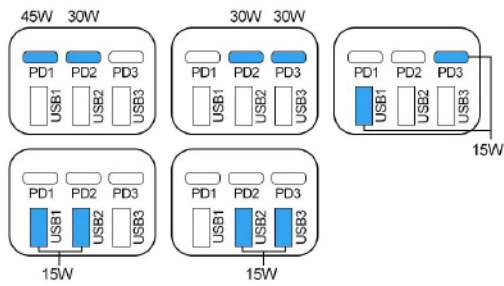

USB-C PD 100W typ 200

1-Port

2-Port

3-Port

4-Port

5-Port

6-port