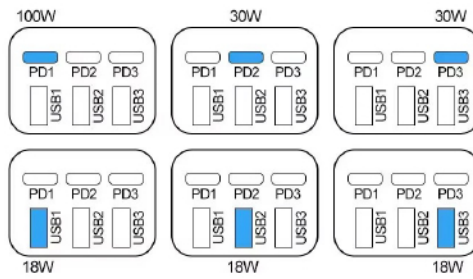

USB-C PD 100W typ 200

1-Port

2-Port

3-Port

4-Port

5-Port

6-port