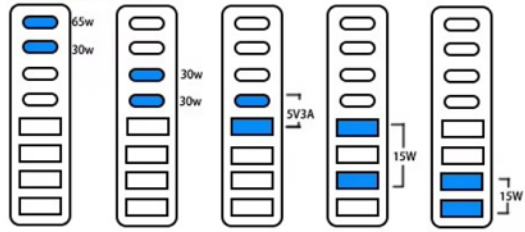

USB-C PD 100W typ 320

Single port output:

Dual port output:

Three port output:

Four port output:

Five port output:

Six port output:

Eight port output: