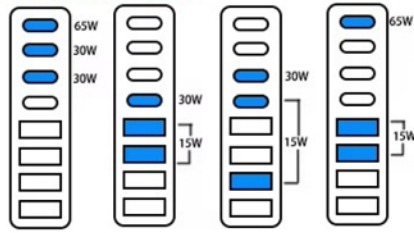

USB-C PD 100W typ 320

Single port output:

Dual port output:

Three port output:

Four port output:

Five port output:

Six port output:

Eight port output: