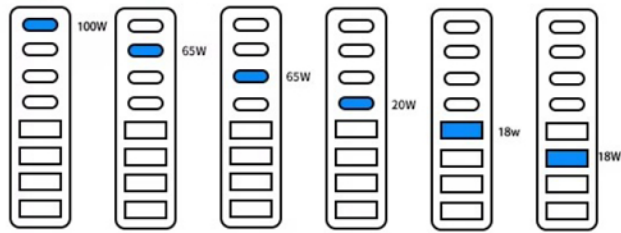

USB-C PD 100W typ 320

Single port output:

Dual port output:

Three port output:

Four port output:

Five port output:

Six port output:

Eight port output: