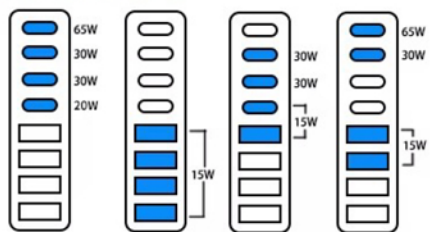

USB-C PD 100W typ 320

Single port output:

Dual port output:

Three port output:

Four port output:

Five port output:

Six port output:

Eight port output: