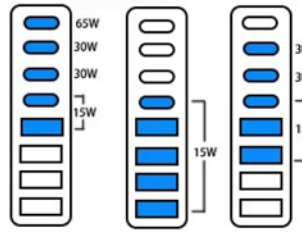

USB-C PD 100W typ 320

Single port output:

Dual port output:

Three port output:

Four port output:

Five port output:

Six port output:

Eight port output: