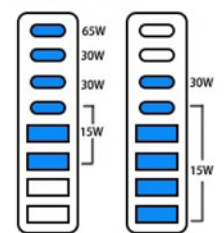

USB-C PD 100W typ 320

Single port output:

Dual port output:

Three port output:

Four port output:

Five port output:

Six port output:

Eight port output: